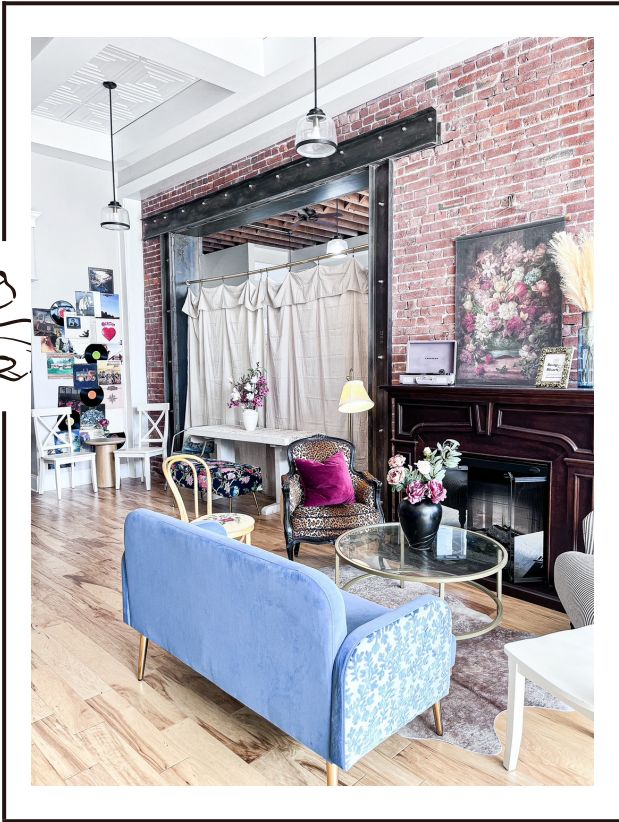

WE LIKE TO PARTY.

Bring your own food,
drinks and bartender!

ALL WE ASK IS...

You follow our short list
of rules located behind
the bar and...

YOU HAVE THE BEST
TIME EVER!